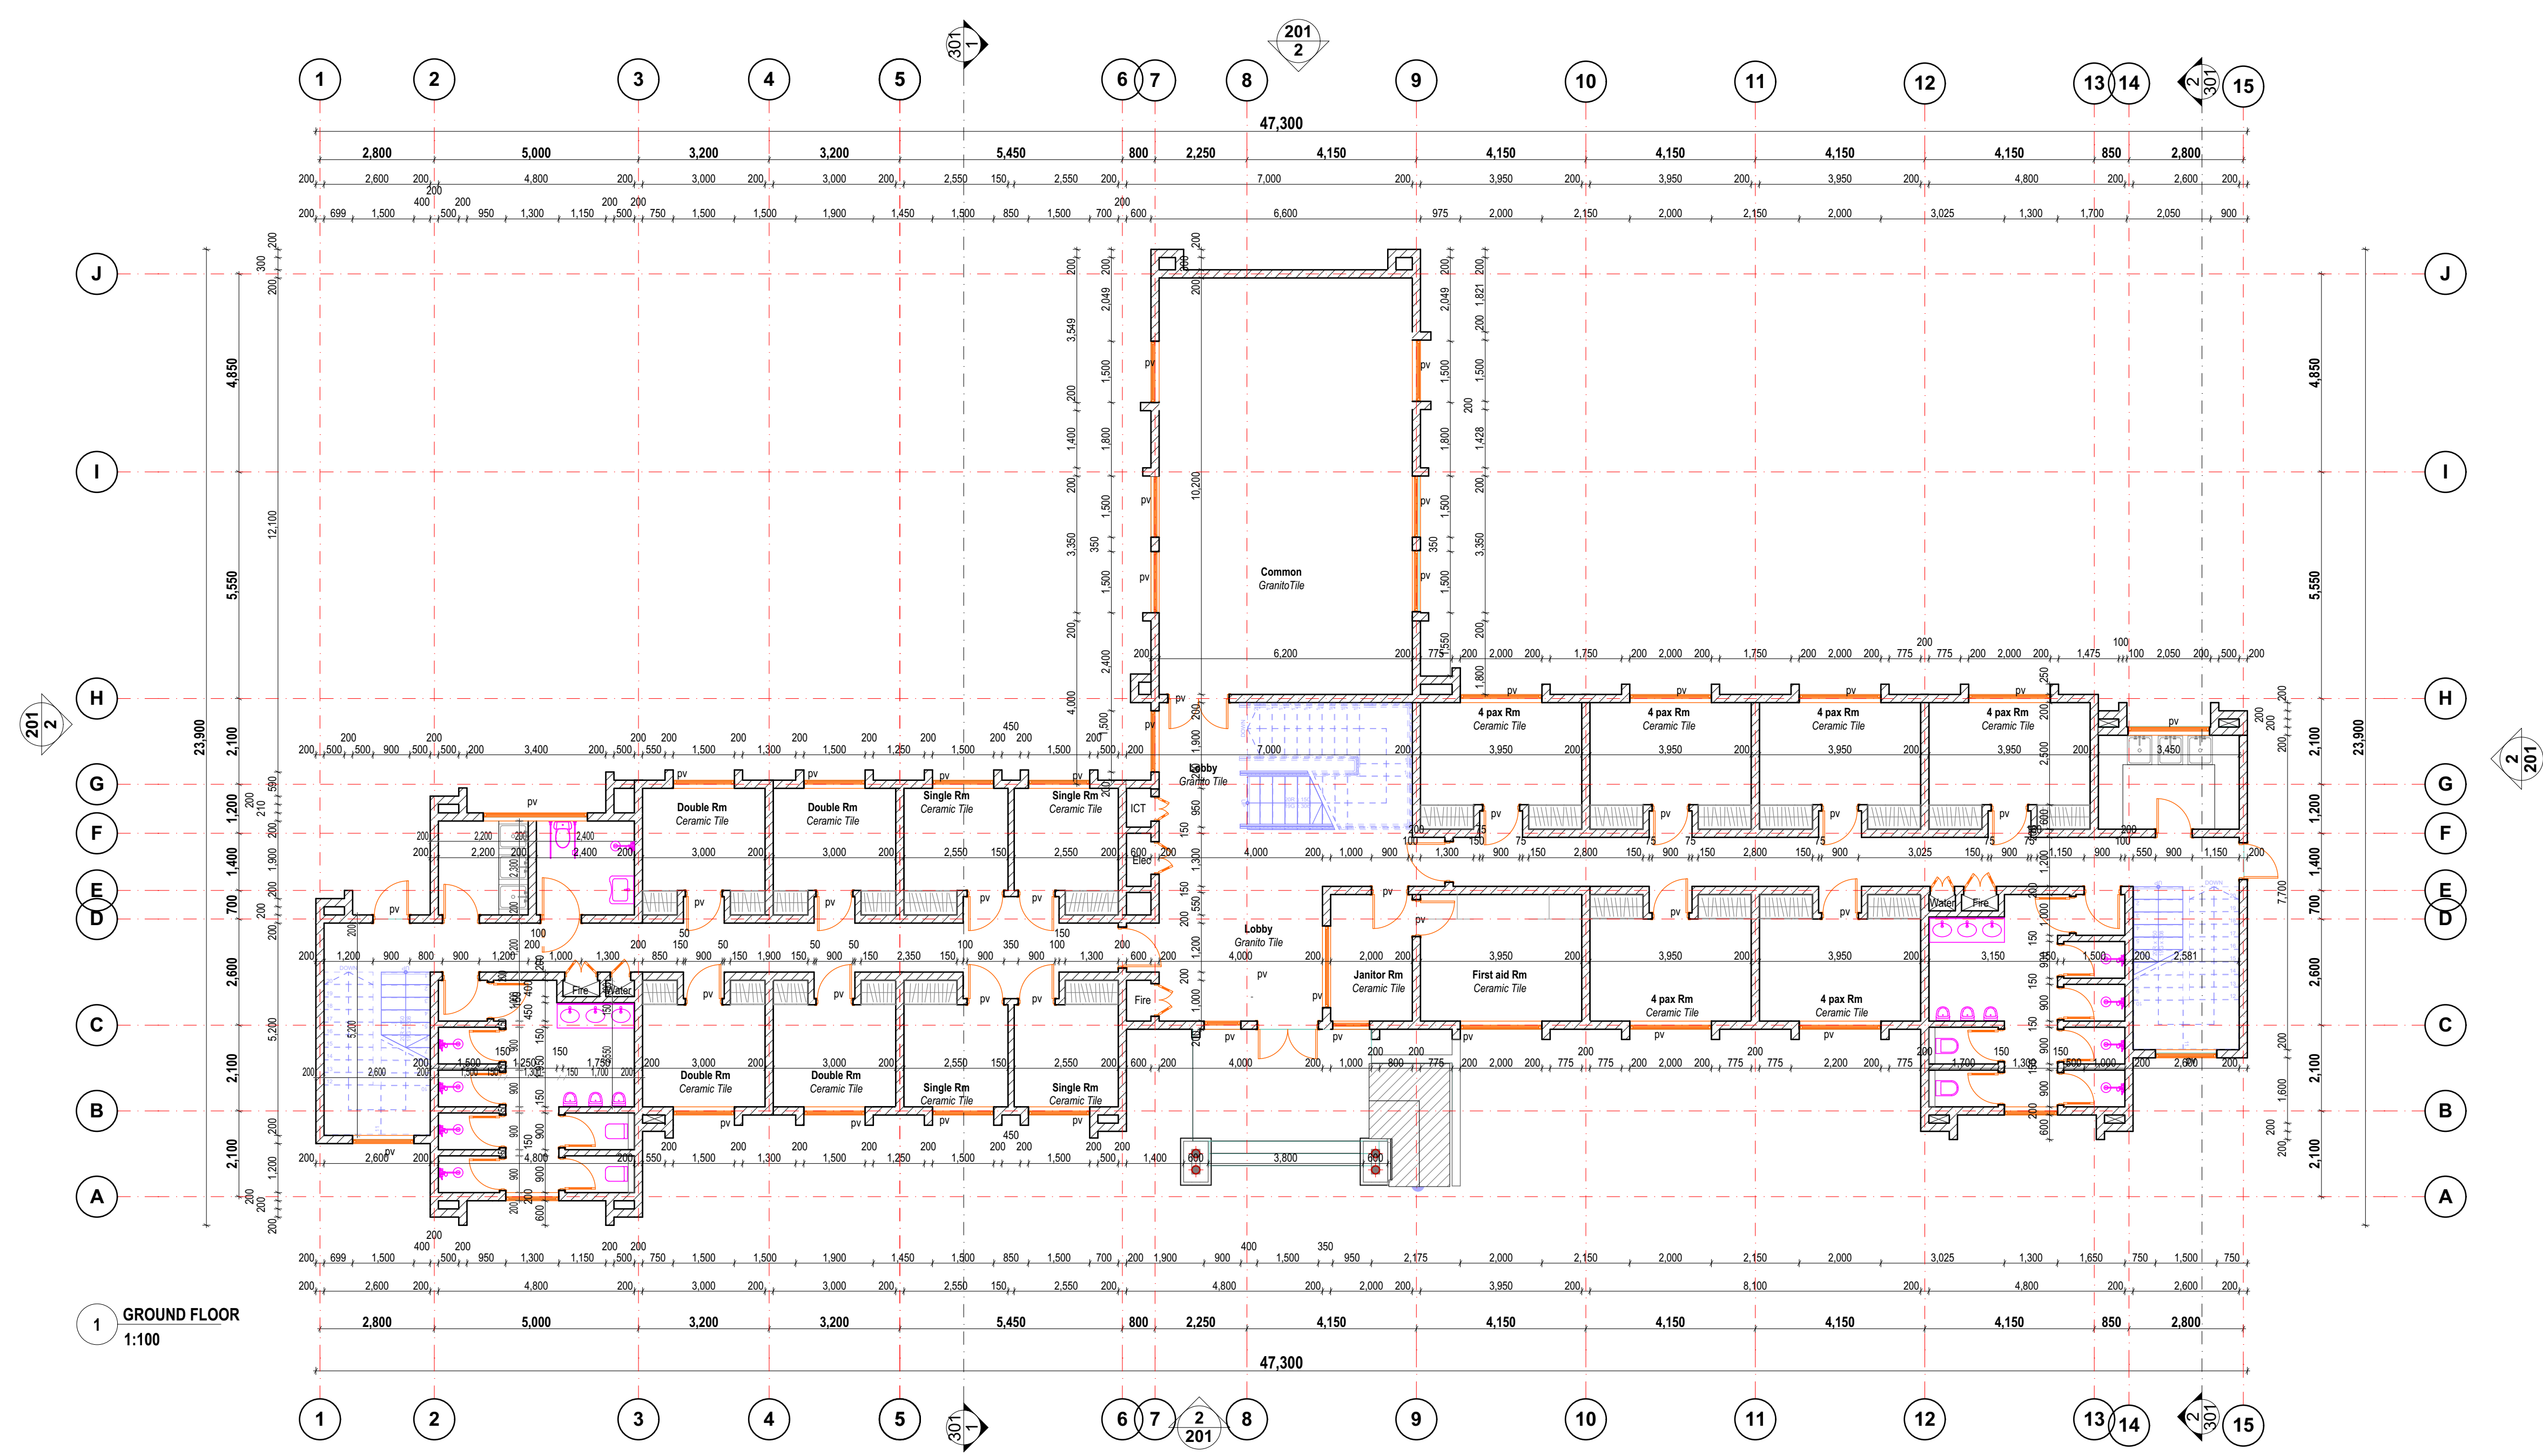

0	General (symbols legend, notes, list, cover)
1	Plans
2	Elevations
3	Sections
4	Large-Scale Views
5	Details
6	Schedules & Diagrams
7	3D Impressions

Date	Descriptions

KENGEN,
 P. O. BOX 47936, 00100,
 NAIROBI.

PROPOSED KENGEN GEO-THERMAL
 TRAINING CENTRE AT NAWASHA ON PLOT
 L.R. NO. FOR KENGEN

Drawn: G.R.N	Date: 4/13/2022	Revision:
Scale: 1:100	Job no.	
Approved: S.K.M	22106	
Sheet No.	A101	

1 GROUND FLOOR
 1:100